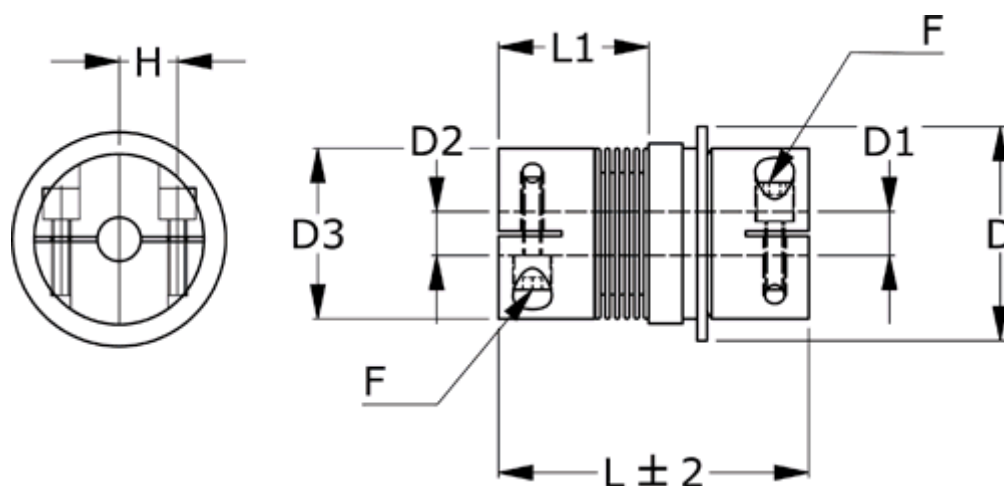

Article number: 335013001503535C1

Description: Safety coupling BKK 300 synchronous
Length 150 mm, bore 35/35 mm, TKn max 200 NM

Measures

D = 119
D1 = 35
D2 = 35
D3 = 110.0
F = M12
H = 39.0
L = 150
L1 = 78.0

Nom. torque NM (TKn) = 200NM overload torque range 1
Position engagement = C = Synchronous
s = 2.0